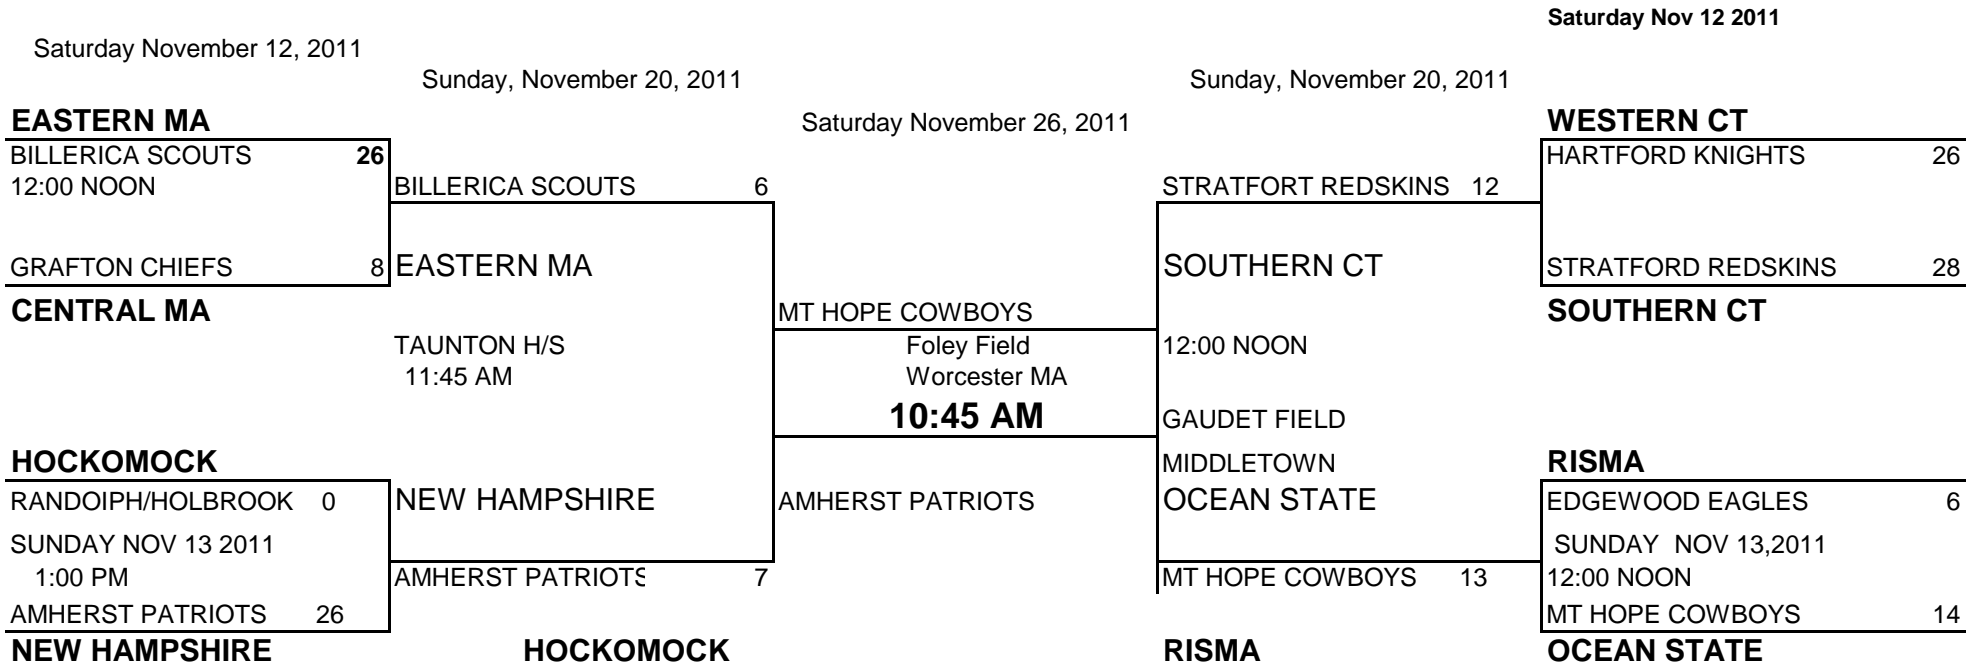

New England Region 2011 PLAY-OFFS

Division 2 Play-offs
Pee Wee Division

HOST TEAMS ARE BOTTOM TEAMS